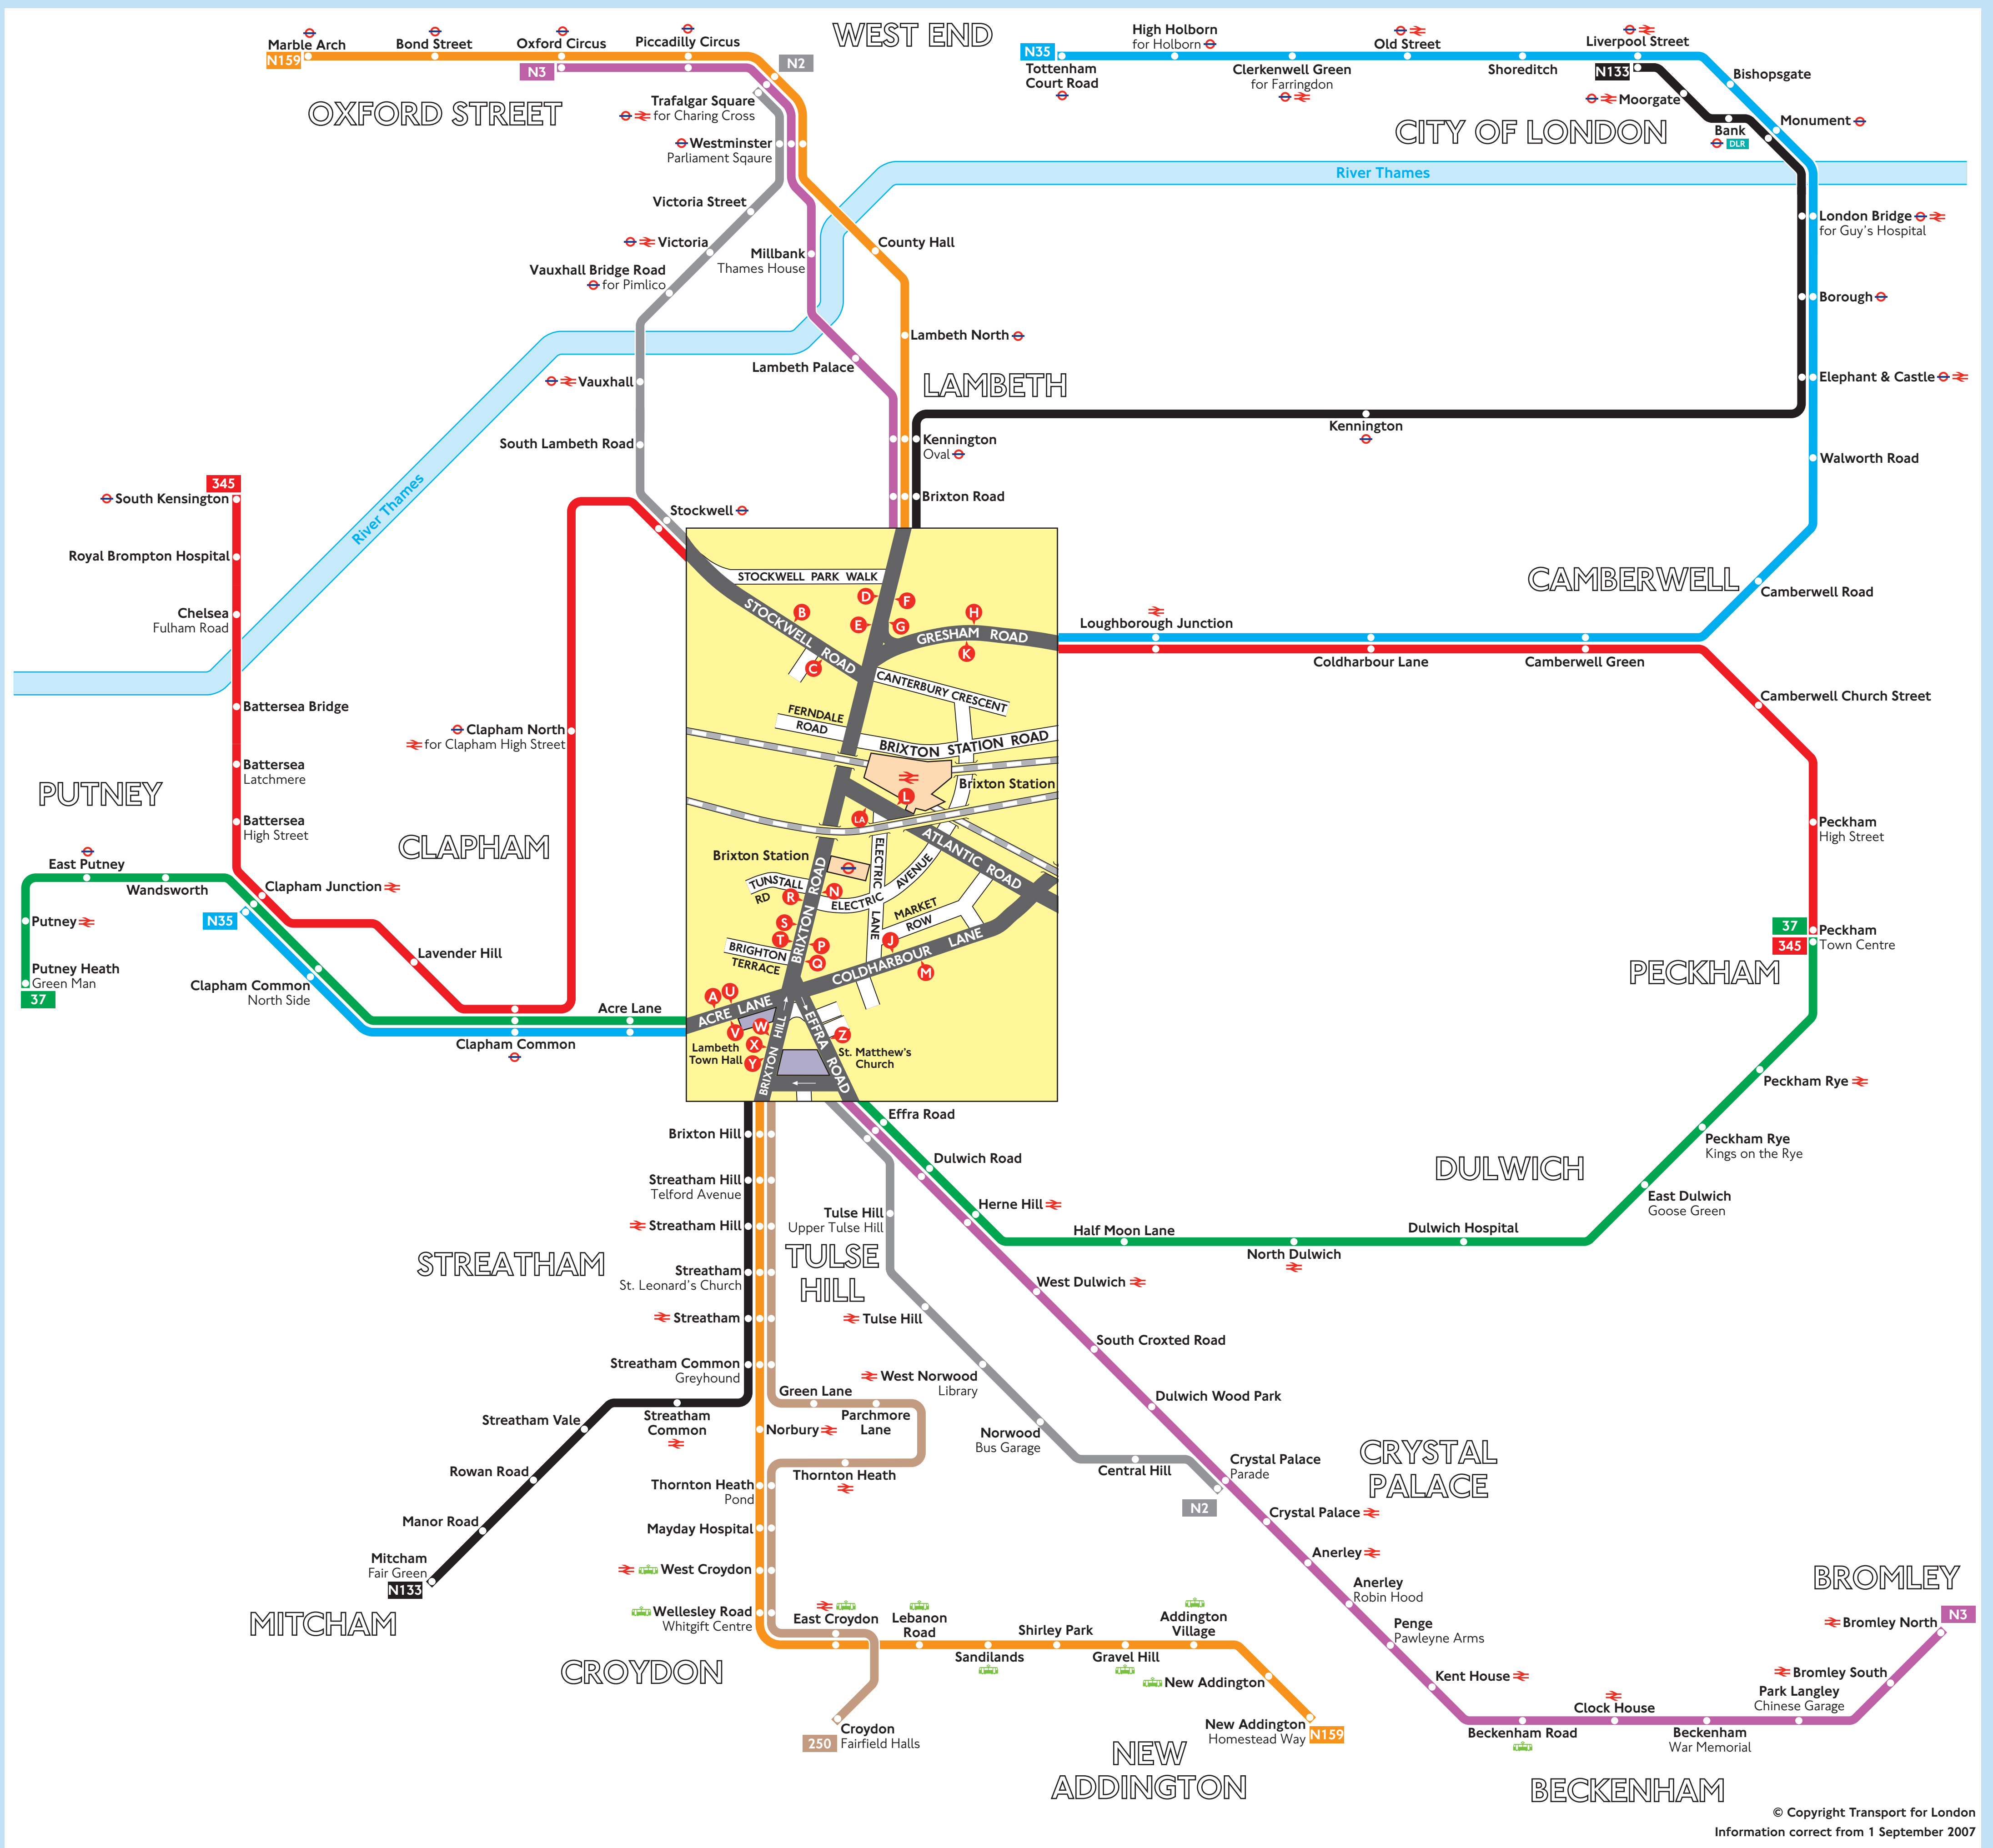

Night buses from Brixton

© Copyright Transport for London
Information correct from 1 September 2007

Key

- Connections with Underground
- Connections with National Rail
- DLR Connections with Docklands Light Railway
- Connections with Tramlink

Red discs show the bus stop you need for your chosen bus service. The disc appears on the top of the bus stop in the street (see map of town centre in centre of diagram).

Route finder
Night buses including 24-hour routes

Bus route	Towards	Bus stops
37 (24 hour service)	Peckham	A Z
	Putney Heath	V
250 (24 hour service)	Croydon	G O
345 (24 hour service)	Peckham	B H
	South Kensington	C K
N2	Crystal Palace	B P Z
	Trafalgar Square	C T W
N3	Bromley North	F N Z
	Oxford Circus	D R X
N35	Clapham Junction	K N V
	Tottenham Court Road	H T U
N133	Liverpool Street	E S Y
	Mitcham	G P
N159	Marble Arch	S
	New Addington	G O

Day buses
For day bus information, please see separate poster

Destination finder

Destination	Bus routes	Bus stops
A		
Acre Lane	37	V
Addington Village	N35	K N V
Anerley	N159	G O
Anerley Robin Hood	N3	F N Z
B		
Bank DLR	N133	E S Y
Battersea High Street	345	C K
Battersea Latchmere	345	C K
Battersea Bridge	345	C K